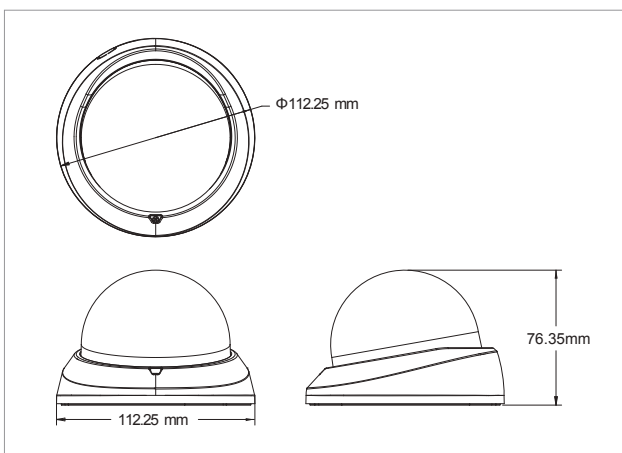

Specifications

Camera General Information

Image Sensor	1/3" 2MP progressive scan CMOS sensor
Minimum Illumination	B/W 0.01 lux/Color 0.1 lux
Lens	Varifocal (3-10mm, F1.3)
Field of View	Horizontal: 26.4°~79.5° Vertical: 15.7°~43.6° Diagonal: 31.8°~93.1°
Iris Type	DC-iris
Day and Night	YES (digital D/N)
IR Distance	N/A
IR Wavelength	N/A
IR Control	N/A
ICR	N/A
WDR	YES (DWDR)
Image Enhance	Brightness, Contrast, Saturation, Sharpness, Backlight compensation, Mirror, Flip, Day/Night, Anti-flicker

Video

Video Compression	H.264/M-JPEG
Video Streaming	Triple streaming H.264 Stream 1/H.264 Stream 2/MJPEG Stream 3
Video Resolution	1920x1080 to 320x240
Video Quality	VBR/CBR
Frame Rate	1920x1080 @30 fps 1280x720 @30 fps 720x576 @30 fps 720x480 @30 fps 640x480 @30 fps 320x240 @30 fps

Audio

Audio Streaming	N/A
Audio Compression	N/A
Audio Input	N/A
Audio Output	N/A

Dimension Drawing

Network

Interface	10/100/1000 Mbps Ethernet, RJ-45
Supported Protocols	HTTP, TCP/IP, UDP, RTP, RTSP, FTP, SMTP, DHCP, DNS, DDNS, NTP, uPnP, ONVIF, IPv4/v6
Browser	Internet Explorer (support up to IE 10), Chrome, Firefox, Safari
Security	Multi-level passwords /HTTP encryption

I/O Connector

Audio in/out Port	N/A
D I/O	DIX1, DOx1
RS485	N/A
Micro SD Card Slot	YES
RJ45	YES

Event Management

Event Trigger	Motion detection, DI
Notifications	Trigger alarm output, email/FTP and record video to PC or SD card
Post Recording	YES
Pre Recording	YES

Power

DC/AC	DC12V terminal block
PoE	YES/IEEE 802.3af

General

Power Consumption	6 W max.
Weight	280g
Dimension	Φ 112.25mm x 76.35mm (H)
Operating Temp.	0°C ~ 60°C/32°F ~ 140°F
Humidity	90% RH (no condensation)
Certification	CE/FCC
Vandal Resistant	N/A
Weather Proof	N/A
Application	SDK available for application development

Packaging Information

NWT	280g
GWT	540g
Dimension	174mm (D) x 164mm (W) x 113mm (H)

Ordering Information

- NCI-211 (P/N: 10HI0021100X0)